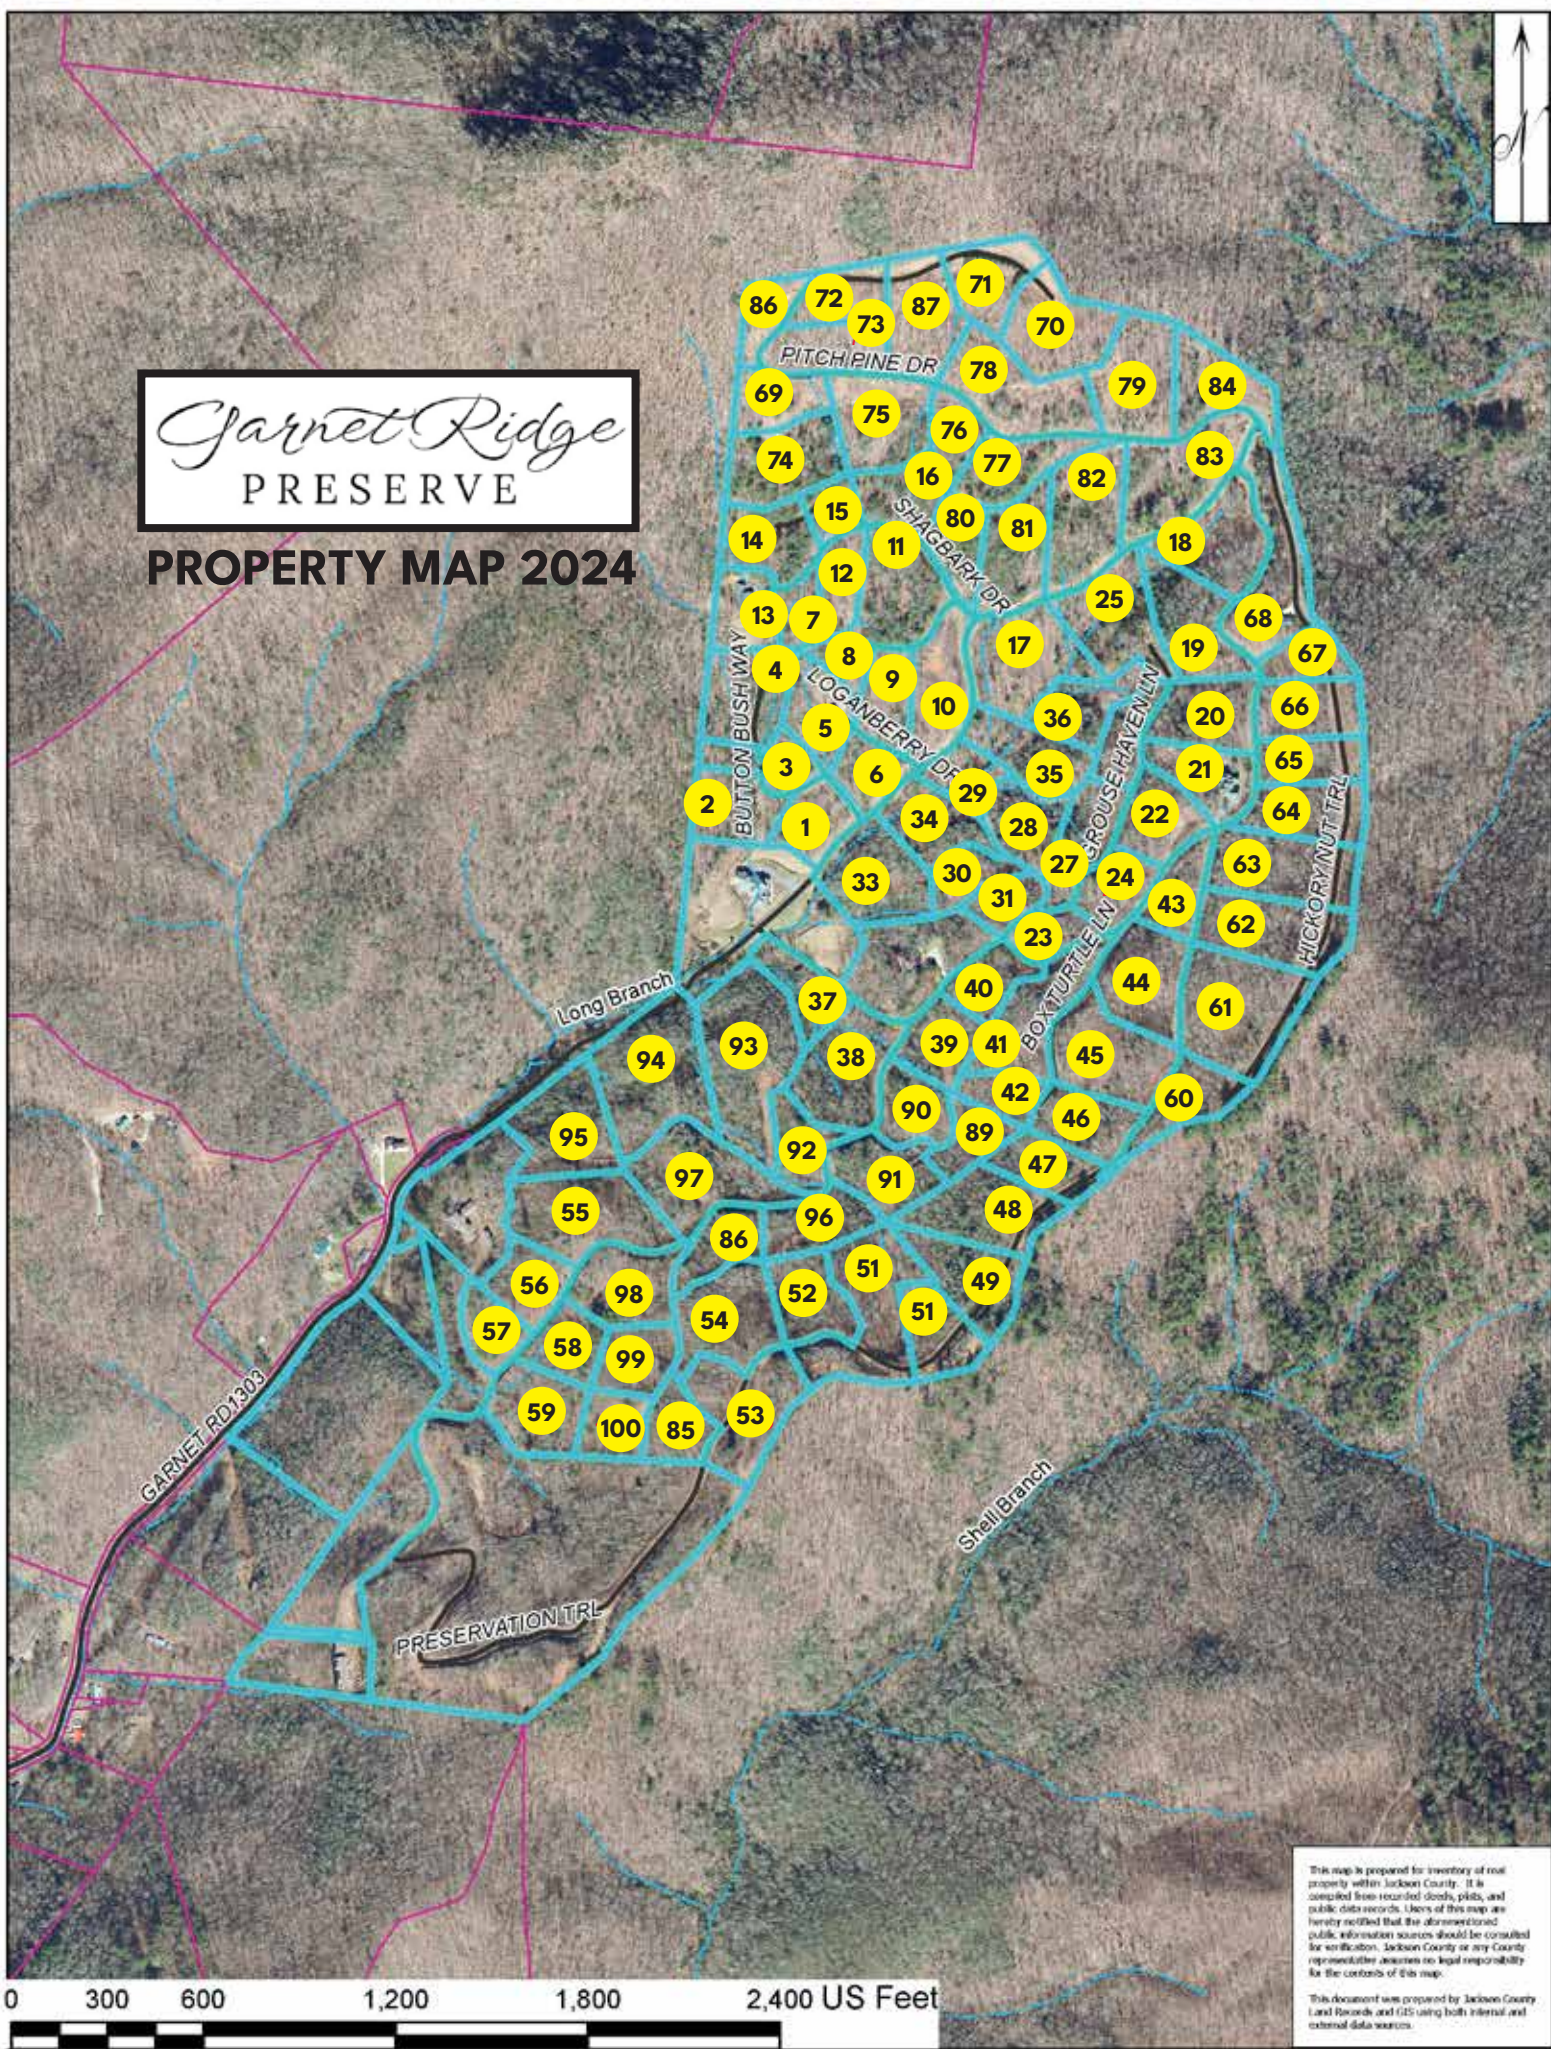

Garnet Ridge PRESERVE

PROPERTY MAP 2024